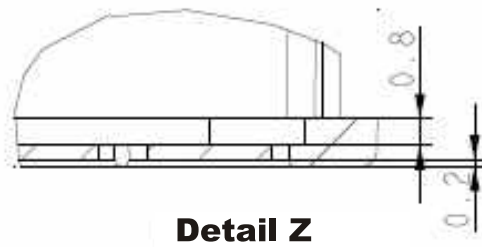

Detail Y

**2-MODULE-ENCLOSURE
FOR M36 DIN-RAIL SERIE 35**

Type 35
Cover for enclosure
low, knock-out

Part No.: GH02HS02/035/130

All dimensions in mm