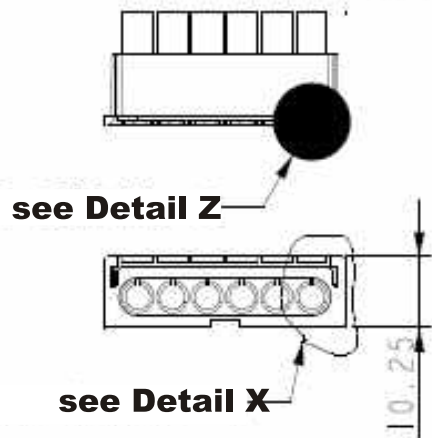

Detail Y

**2-MODULE-ENCLOSURE
FOR M36 DIN-RAIL SERIE 35**

Type 35
Cover for enclosure
low, knock-out

Part No.: GH02HS02/035/130

All dimensions in mm