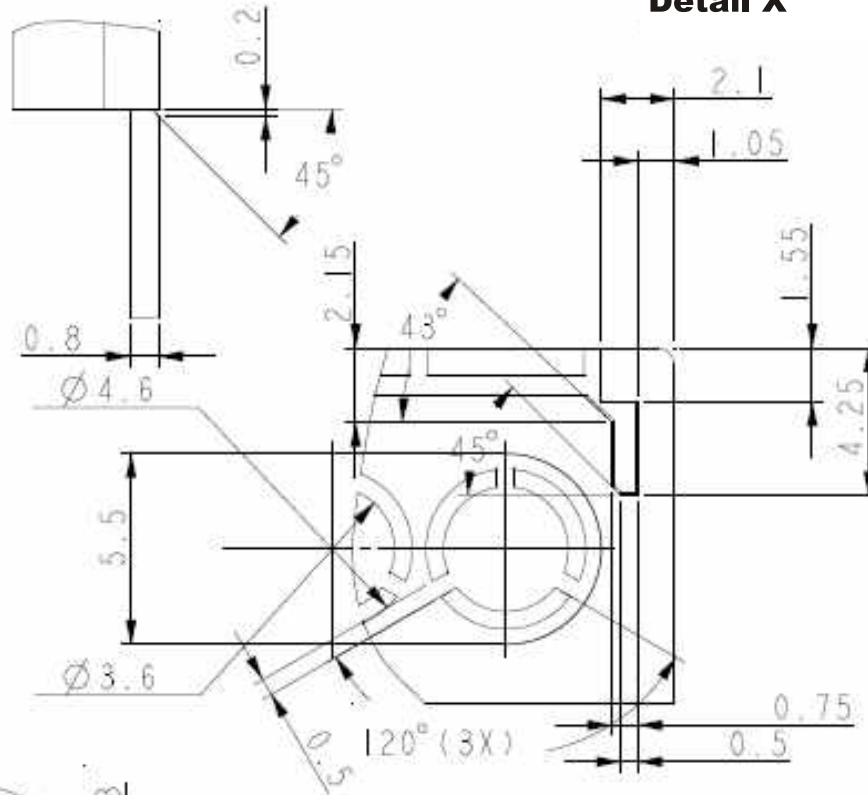

Detail Y

**2-MODULE-ENCLOSURE
FOR M36 DIN-RAIL SERIE 35**

Type 35
Cover for enclosure
low, knock-out

Part No.: GH02HS02/035/130

All dimensions in mm