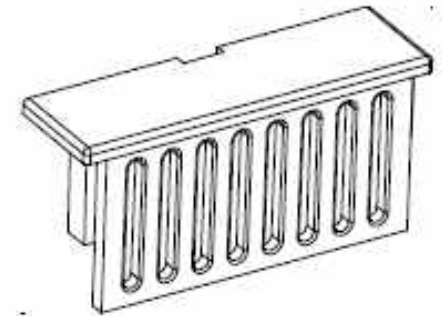

Section A-A

**4-MODULE-ENCLOSURE
FOR M36 DIN-RAIL SERIE 70**

Type 70
Cover for enclosure
low, closed, ventilated

Part No.: GH02HS02/070/120

All dimensions in mm