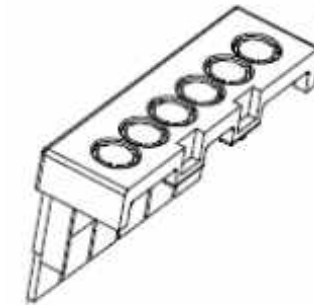

Ausschnitt A-A

**2-MODULE-ENCLOSURE
FOR M36 DIN-RAIL SERIE 35**

Type 35
Cover for enclosure
high, knock-out

Part No.: GH02HS02/035/180

All dimensions in mm