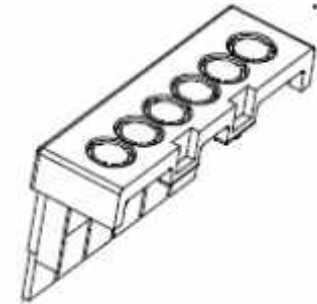

Section A-A

**4-MODULE-ENCLOSURE
FOR M36 DIN-RAIL SERIE 70**

Type 70
Cover for enclosure
high, knock-out

Part No.: GH02HS02/070/180

All dimensions in mm