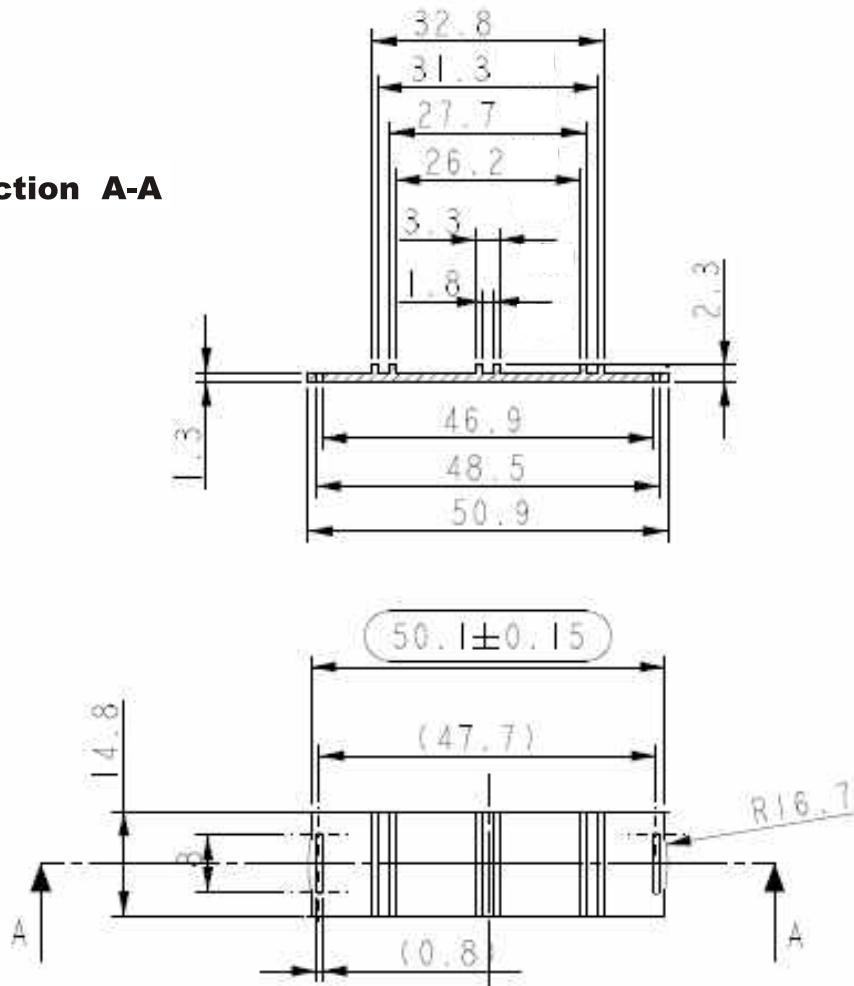

Section A-A

**9-MODULE-ENCLOSURE
FOR M36 DIN-RAIL SERIE 157**

**Type 157
Partition plate (behind terminals)**

Part No.: GH02HS02/157/400

All dimensions in mm