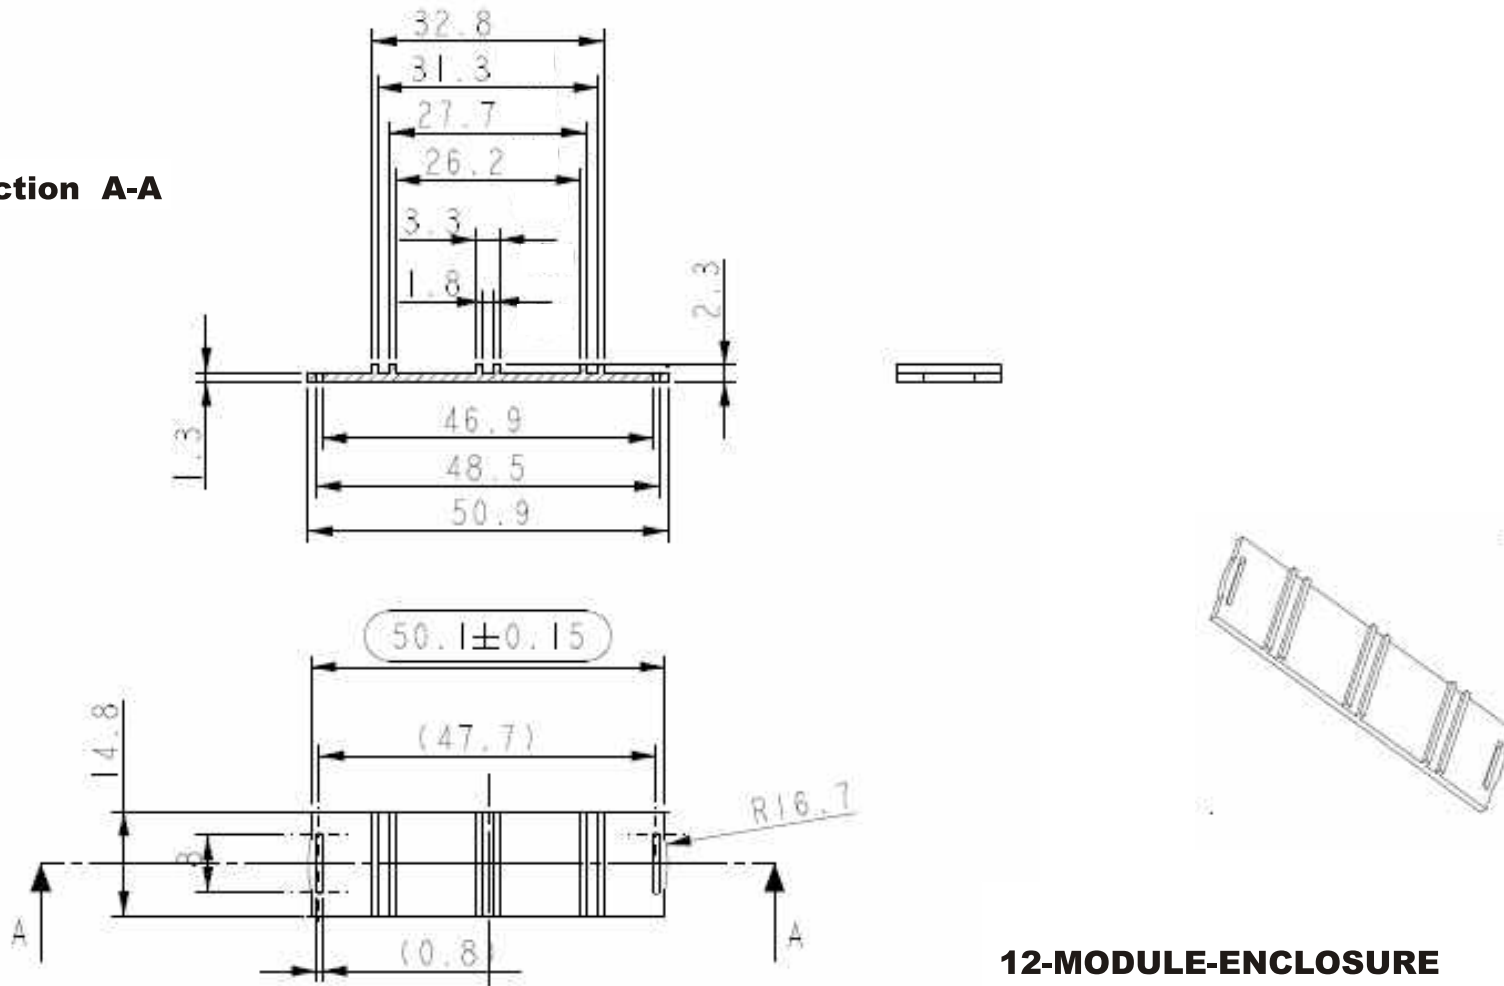

Section A-A

**12-MODULE-ENCLOSURE
FOR M36 DIN-RAIL SERIE 210**

**Type 210
Partition plate (behind terminals)**

Part No.: GH02HS02/210/400

All dimensions in mm